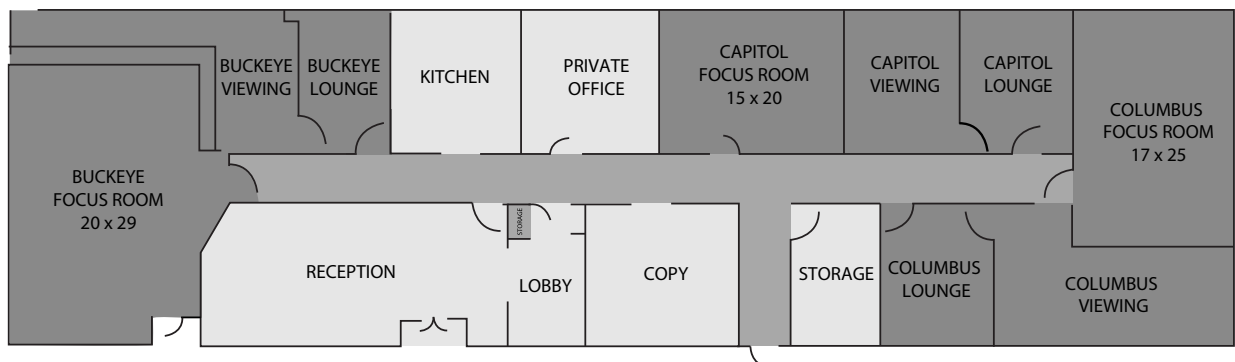

FLOOR PLAN

CONTACT 888.251.6062 | bidrequest@leresearch.com

Charlotte • Cincinnati • Columbus • Minneapolis • Raleigh • St. Louis • Tampa