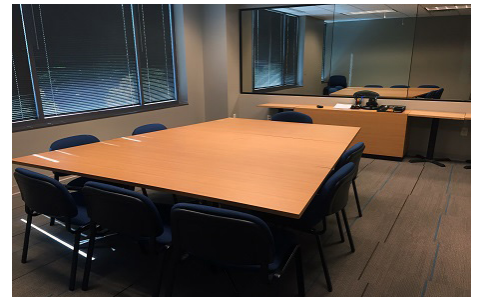

FACILITY ROOMS

Room	Dimensions	Maximum Conference Capacity	Maximum Viewing Capacity
Buckeye	20’ x 29’	20	14
Capitol	15’ x 20’	8	10
Columbus	17’ x 25’	14	14

FACILITY FEATURES

- 1-on-1 Room
- 1-on-1 Observation
- Air Conditioning
- Car Parking
- Catering Facilities
- Client Lounge
- Disabled Facilities
- Flipcharts/White Boards
- Internet/Web Groups
- Office Services
- One-Way Mirror Observation
- Patio
- Reception Area
- Transcription
- Translation
- Web Usability Testing

One Easton Oval Suite 300, Columbus, OH, 43219

FACILITY PHOTOS

Lobby

Buckeye Focus Room

Buckeye Viewing Room

Capital Client Lounge

Capital Viewing Room

Capital Focus Room