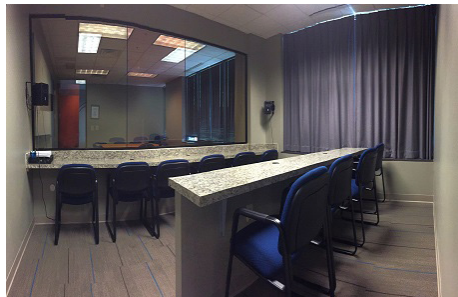

FACILITY ROOMS

Room	Dimensions	Maximum Conference Capacity	Maximum Viewing Capacity
Buckeye	20’ x 29’	20	14
Capitol	15’ x 20’	8	10
Columbus	17’ x 25’	14	14

FACILITY FEATURES

- 1-on-1 Room
- 1-on-1 Observation
- Air Conditioning
- Car Parking
- Catering Facilities
- Client Lounge
- Disabled Facilities
- Flipcharts/White Boards
- Internet/Web Groups
- Office Services
- One-Way Mirror Observation
- Patio
- Reception Area
- Transcription
- Translation
- Web Usability Testing

One Easton Oval Suite 300, Columbus, OH, 43219

FACILITY PHOTOS

Lobby

Buckeye Focus Room

Buckeye Viewing Room

Capital Client Lounge

Capital Viewing Room

Capital Focus Room