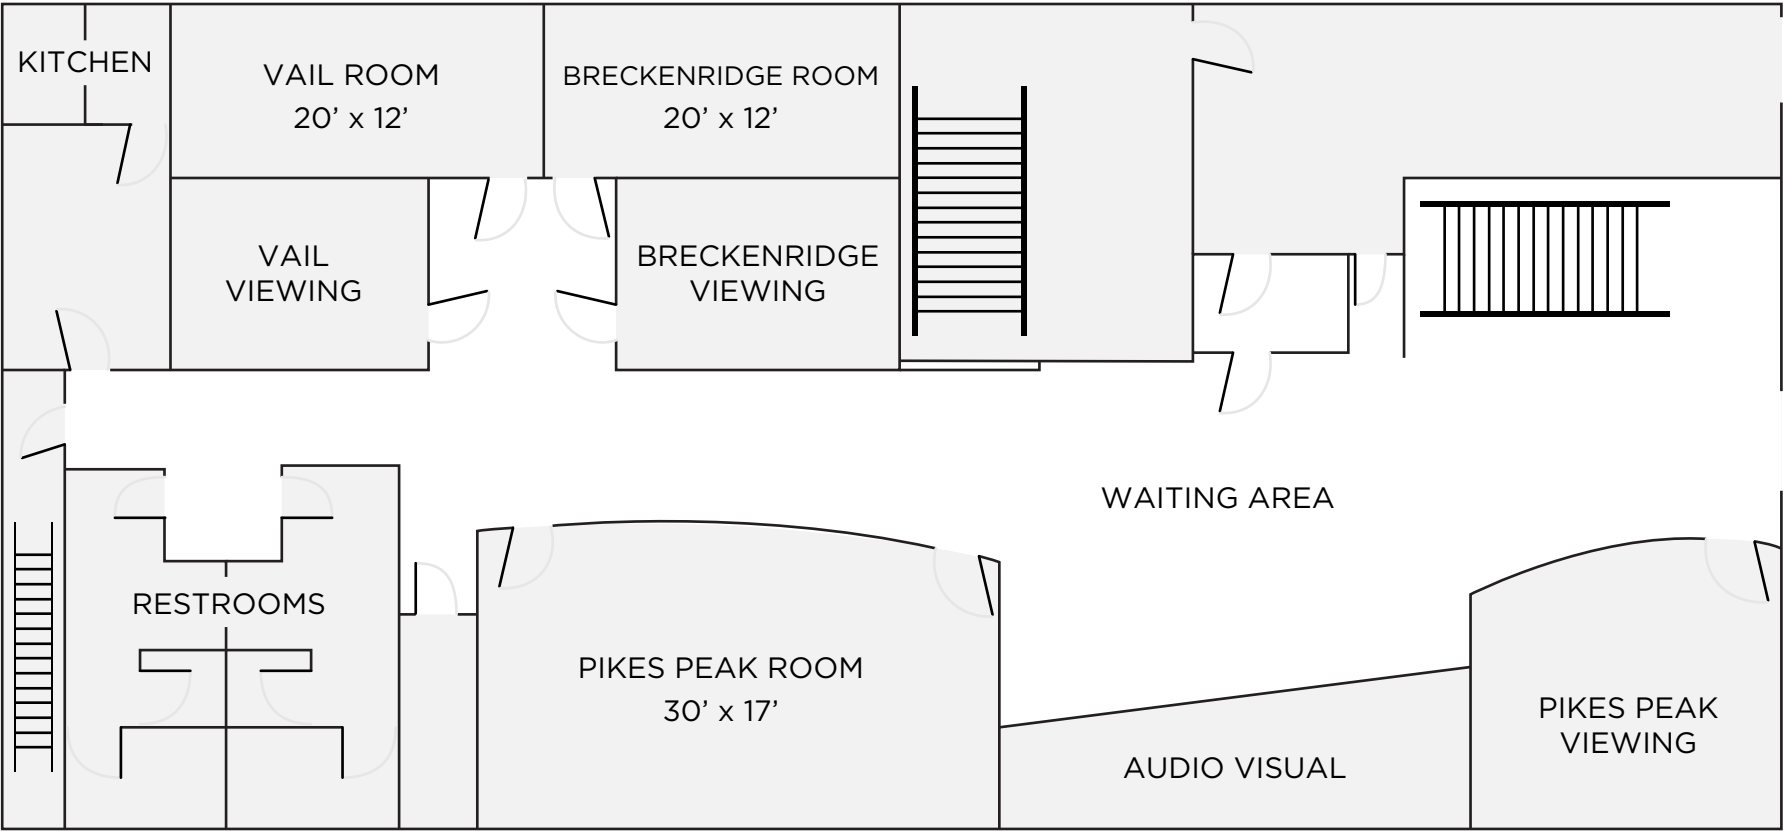

FACILITY FLOOR PLAN

Denver, Colorado

1614 15th Street, Suite 100
Denver, CO 80202

MAIN LEVEL

FACILITY FLOOR PLAN

Denver, Colorado

1614 15th Street, Suite 100
Denver, CO 80202

LOWER LEVEL