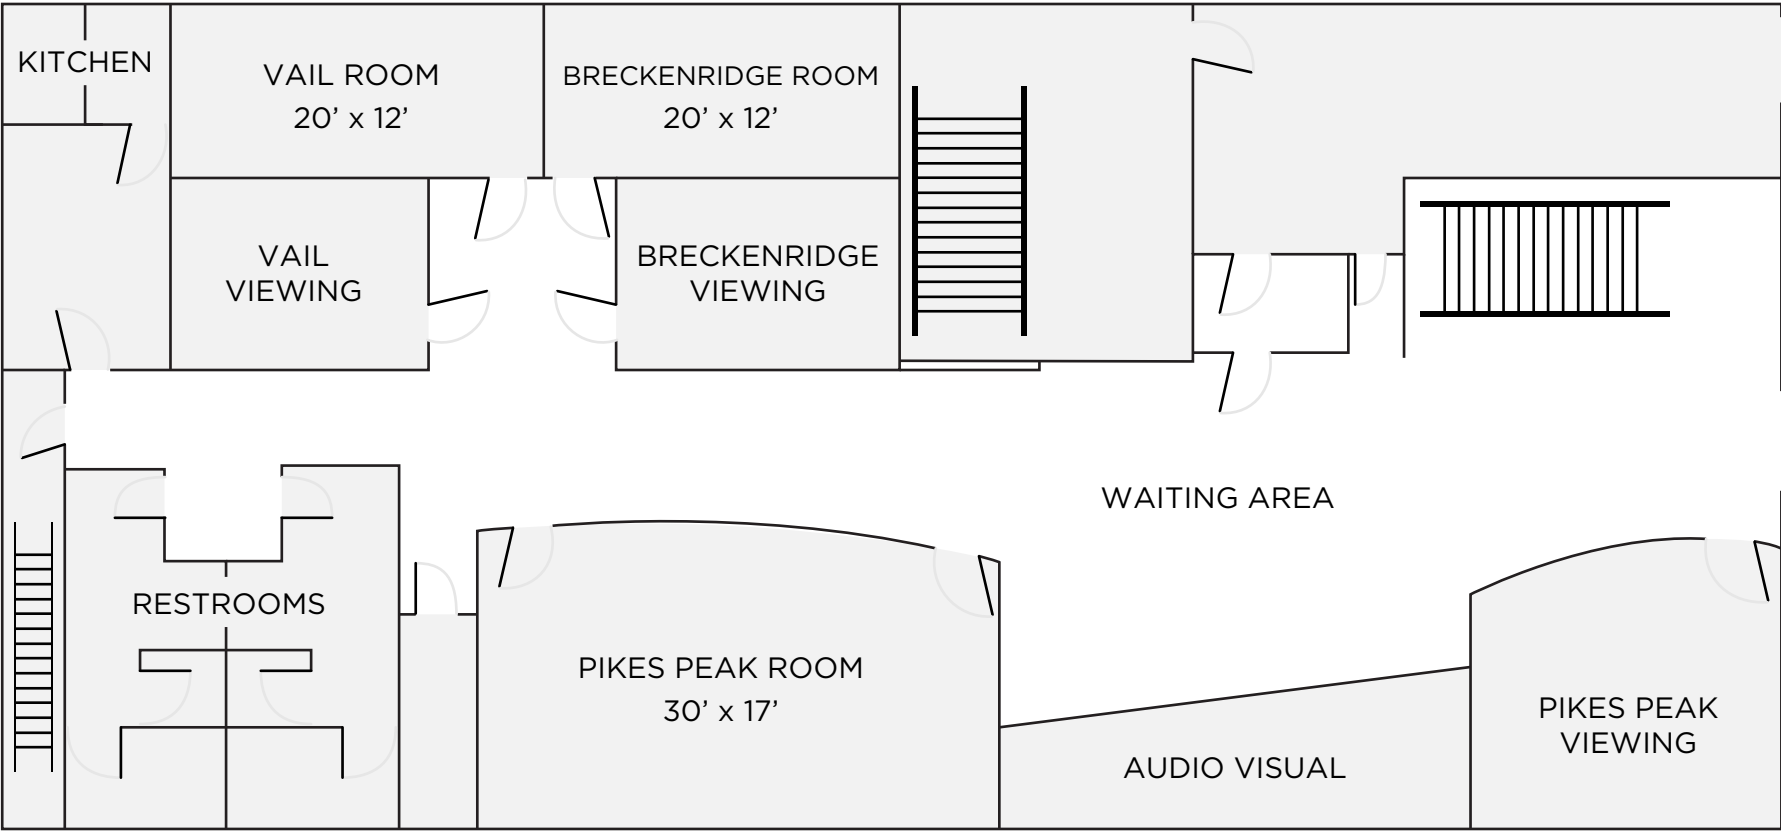

# FACILITY FLOOR PLAN

Denver, Colorado

1614 15th Street, Suite 100  
Denver, CO 80202

## MAIN LEVEL

## LOWER LEVEL